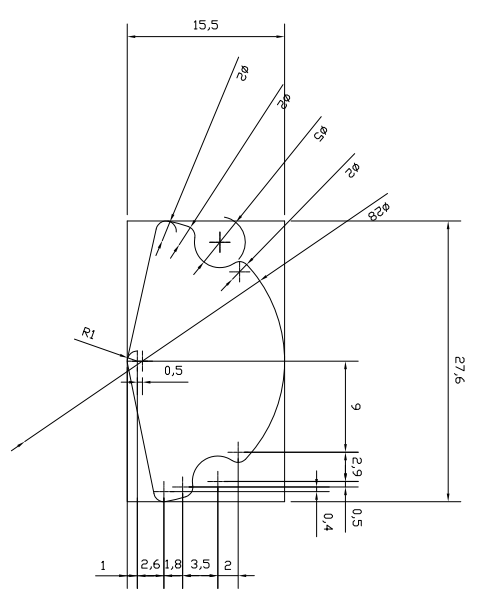

관리본   
  비관리본

REV	DESCRIPTION	DATE
0	NEW RELEASE	2012.08.08

	Scale	1/1	Unit	mm	MODEL	DPEX-100
	Designed	Checked	Approved		TITLE	확산시트
G.H.LEE    K.H.SONG    W.S.JUNG				DWG NO.	DPEX-100-S-00	